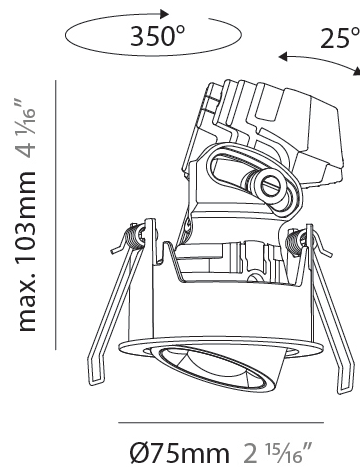

PHYSICAL

Aperture Sizes - Downlights: 1"
Shape: Round
Diameter (mm): 75
Diameter (in): 2 15/16
Height (mm): 103
Height (in): 4 1/16
Ceiling Thickness (mm): 1 - 25
Ceiling Thickness (in): 1/16 - 1 3/16
Min. Recessing Depth (mm): 115
Min. Recessing Depth (in): 4 1/2
Diffuser: Lens Pack - Spread Lens / Linear Spread Lens / Honeycomb Louver
Fixture Finish: SSR / BKV / CWI / CRY / HAB / UFT / ITA / RUA / FTG / MYG / LOD / PUS / FRO / FUP / KIA / POP / BLS / SPG / MEY / GOH / CHC / COM / ABZ / JAG / OBR / MOS / ROR
Fixture Material: Aluminum Die Cast
Cut-out Measurements: D. - 68mm / 2 11/16"

ELECTRICAL

Lamp Type: LED (Zhaga Standard)
Input Wattage (W): 14
Total Output Wattage (W): 12.7
Dimming: Dali Dimming
Driver Included: No
Driver Location: Remote
Driver Type: Constant Current - Universal (120Vac only for DALI driver)
Driver Class: Class 2
Input Voltage (V): 120 - 277
Constant Current (MA): 700

LED

Number of LEDs: 1
Color Temperature (°K): 2700-6500 Tunable White
Max. Delivered Lumen (lm): 1054 - 1240
Nominal Lumen (lm): 1242 - 1460
CRI: >90 CRI
Lamp Life (hrs): 50000
Special LEDs offerings: Tunable White

OPTICAL

Reflector: 52

RATINGS AND CERTIFICATIONS

Certified By: Certified for North American Standards
IP rating: IP20